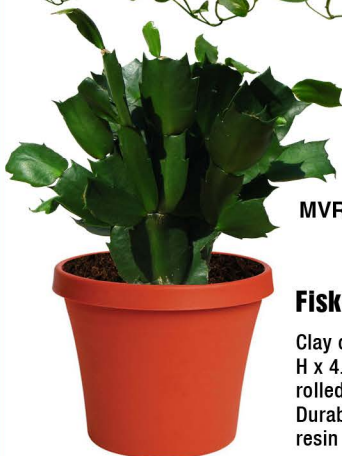

**RED
HOT
BUY.**

MVR **84**

Scotts - All Purpose Flower & Vegetable Food

3 lb. granules, 10-10-10, For feeding all types of flowers, vegetables and land-scape plants, Slow release, Feeds up to two months, Will not burn plants. 75495

**RED
HOT
BUY.**

MVR **126**

Miracle Gro - Seed Starting Mix

8 qt. , Lightweight mix of sphagnum peat moss and perlite, Ideal for germinating seeds and rooting leaf stem and root cuttings, Enriched with Miracle Gro plant food to help build strong roots. 7199052

MVR **159**

Plant Products - 36 Pellete Fiber Greenhouse

11"x11", 36 pellets, New reusable fiber greenhouse, Biodegradable, Eco-friendly, Green house dome included. 7217946

MVR **269**

Plant Products - Seed Starter Tray

1" x 11" watertight tray, 36 1-1/4"x1-1/4" cells, Cells prefilled with premium seed starter mix, Sleeved and shrink-wrapped. 7002926

MVR **69**

NK - Seed Starter Pellets

1-3/4" dia. , Round peat pellets for use in seed-starting trays or pots, Organic all natural fiber recycled material, Use instead of soil for seed starting, Pellet expands with water, Neat and easy. 7133739

MVR **89**

Miracle Gro - Orchid Plant Food

8 oz. powder, 30-10-10 formula, Preferred formula by professional growers, No blue dye to meet needs of orchid enthusiasts, Provides the perfect amount of nutrients for orchids, Contains 70% more iron than competitor for more greening power. 7206329

MVR **127**

**RED
HOT
BUY.**

Garden Safe - Fungicide 3

24 oz. RTU, Use on roses, flowers, fruits, vegetables, and houseplants, Controls black spots, rust, powdery mildew, caterpillars, aphids, spider mites, and red mites, Three products in one: Fungicide, Insecticide and Miticide, Water based-non flammable. 7160815

MVR **179**

Ortho - Garden Pro Bug B Gon 3 in 1 Rpse & Flower Care